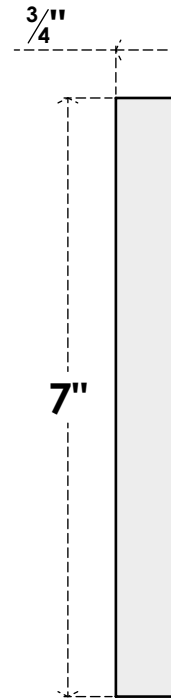

ROSP070X070X075SDG06

7"W X 7"H X 3/4"P STANDARD SEDGWICK STAR ROSETTE WITH SQUARE EDGE,
ARCHITECTURAL GRADE PVC

FRONT

SIDE

EKENA MILLWORK
2300 WEST MAIN ST.
CLARKSVILLE, TX 75426
TOLL FREE: 866-607-0453
WWW.EKENAMILLWORK.COM

NOTES

1. INSTALLATION TO BE COMPLETED IN ACCORDANCE WITH MANUFACTURER'S SPECIFICATIONS.
2. DRAWING MAY NOT BE TO SCALE
3. THIS DRAWING IS INTENDED FOR DESIGN AND PLANNING PURPOSES ONLY.
4. ALL INFORMATION CONTAINED HEREIN WAS CURRENT AT THE TIME OF DEVELOPMENT BUT MUST BE REVIEWED AND APPROVED BY THE PRODUCT MANUFACTURER TO BE CONSIDERED ACCURATE.
5. ARCHITECTURAL GRADE PVC PRODUCTS ARE MADE FROM EXPANDED CELLULAR PVC AND COME NATURALLY WHITE BUT MAY BE PAINTED