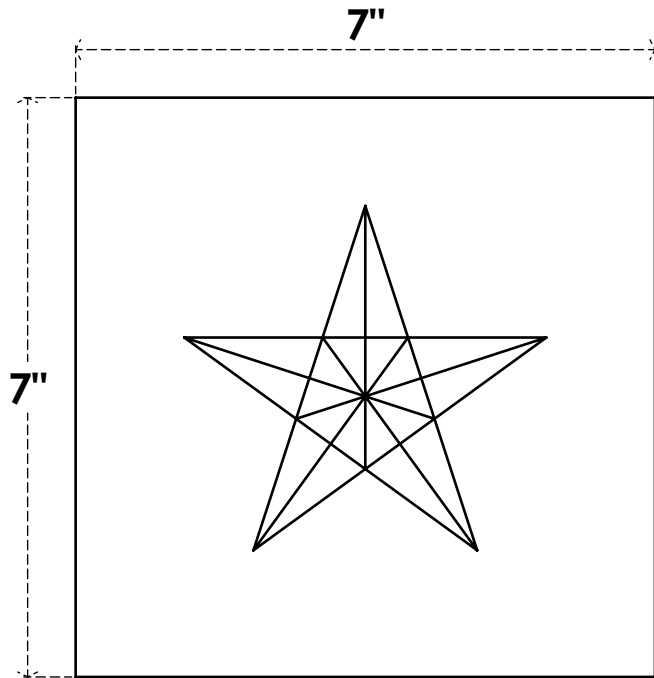

ROSP070X070X075SDG06

7"W X 7"H X 3/4"P STANDARD SEDGWICK STAR ROSETTE WITH SQUARE EDGE,
ARCHITECTURAL GRADE PVC

FRONT

SIDE

EKENA MILLWORK
2300 WEST MAIN ST.
CLARKSVILLE, TX 75426
TOLL FREE: 866-607-0453
WWW.EKENAMILLWORK.COM